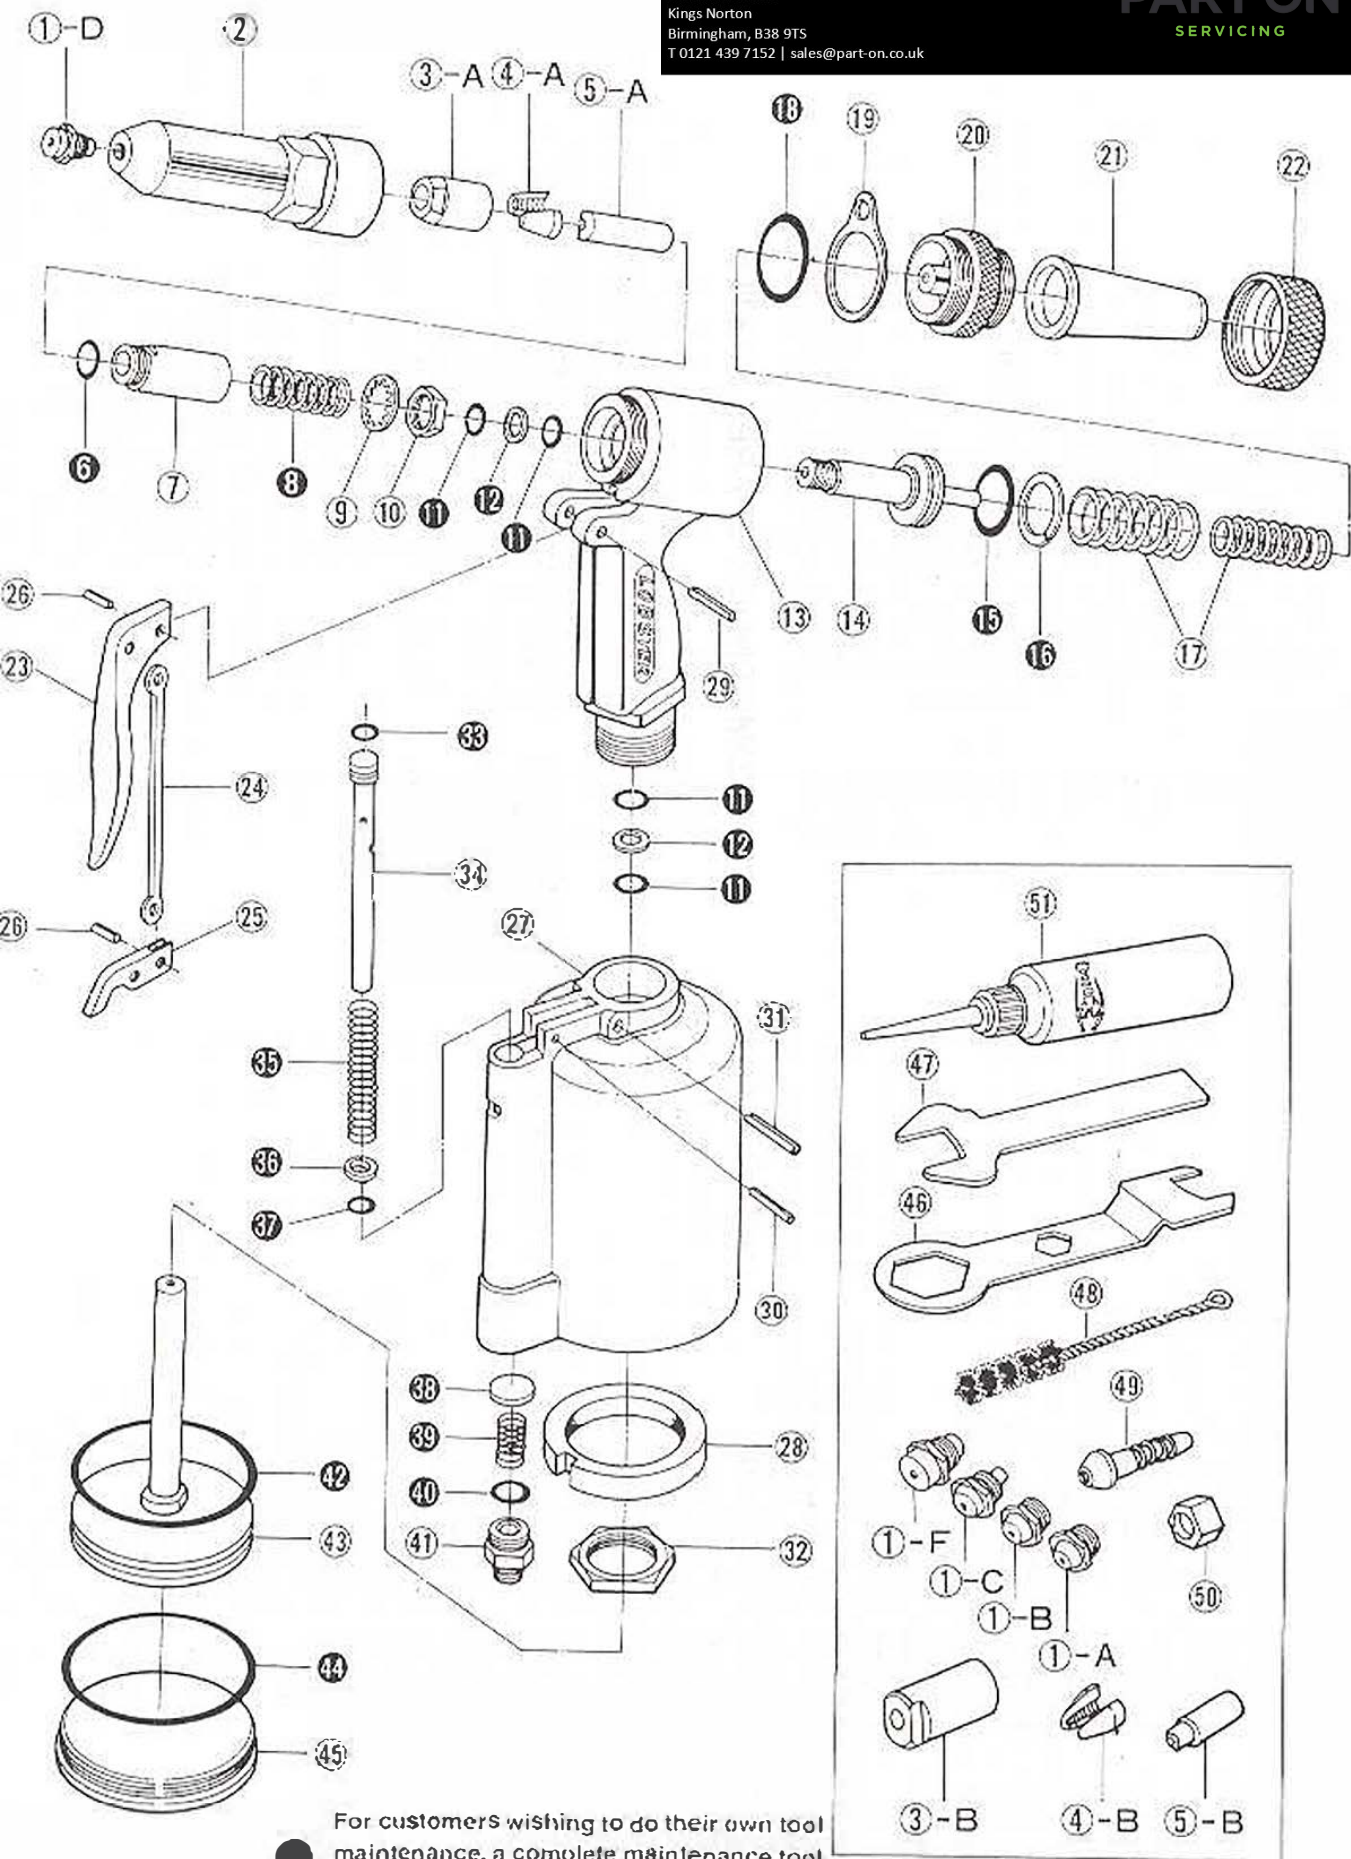

AR-011H(B)

Part-On Group
Unit 21 Kings Norton Trading Estate,
Stockman's Close
Kings Norton
Birmingham, B38 9TS
T 0121 439 7152 | sales@part-on.co.uk

PART ON
SERVICING

For customers wishing to do their own tool maintenance, a complete maintenance tool spares kit (# 109) is available.

AR-011H(B) PARTS LIST

INDEX NO	CODE	PART-NAME
01	15169	Set of 5 Nose Pieces
01A	10213	Nose Piece (M) 2.4 (3/32)
01B	10214	Nose Piece (M) 3.2 (1/8)
01C	10215	Nose Piece (M) 4.0 (5/32)
01D	14350	Nose Piece (M) 4.8 (3/16)
01F	10226	Nose Piece (H) 6.4 (1/4)
02	10191	Frame Head
03A	20528	Jaw Case Head (M)
03B	10223	Jaw Case Head (H)
04A	10117	Jaws (set) 'M'
04B	10201	Jaws (set) 'H'
05A	10209	Jaw Pusher (M)
05B	10224	Jaw Pusher (H)
06	10152	O-Ring S-14
07	10198	Jaw Case
08	10210	Jaw Pusher Spring
09	10148	Lock Washer A-7/16
10	10113	Jaw Case Lock Nut
11	10128	O-Ring P-12
12	10129	B-Ring P-12
13	14135	Frame only
14	10195	Oil Piston
15	10207	O-Ring P-24
16	10208	O-Ring P-24
17	14139	Return Spring A + B (set)
17A	10196	Return Spring A (inner)
17B	10197	Return Spring B (outer)
18	10221	O-Ring S-28
19	10192	Hanger Clip
20	10190	Frame Cap
21	14032	Safety Cap (reinforced, blue)
22	10194	Safety Cap Nut
23	13126	Trigger (long)
24	10202	Trigger Connector Rod
25	10119	Trigger Lever
26	10147	Spring Pin 3 x 6
27	10022	Air Cylinder (with Bumper)
28	10114	Bumper (Rubber Cushion)
29	10144	Spring Pin 3 x 22
30	10145	Spring Pin 3 x 18
31	14154	Slotted Pin 4 x 31
32	10112	Frame Lock Nut
33	10219	O-Ring P-9

AR-011H(B) PARTS LIST

INDEX NO.	CODE	PART-NAME
34	10203	Valve Pusher
35	10206	Valve Pusher Spring
36	10222	Collar for Valve Pusher
37	10220	O-Ring S-6
38	10125	Valve (Disc)
39	10126	Valve Spring
40	10152	O-Ring S-14
41	10127	Nipple (3/8-1/4)
42	10212	O-Ring P-70
43	14164	Air Piston Unit
44	10211	O-Ring G-80
45	10059	Air Cylinder Cap (H)
46	10217	Spanner 'A'
47	10218	Spanner 'B'
48	10143	Cleaning Brush
49	10140	Air Hose Joint 1/4
50	10139	Air Hose Joint Nut 1/4
51	10012	Hydraulic Oil (150cc in a bottle)

RECOMMENDED SPARES IN KITS

INDEX NO.	CODE	PART-NAME
100	15584	Auxiliary & Accessory Kit (includes nos. 1,3B,4A,4B,5B,4E,47,48,49,50&51)
101LT	15177	Long Trigger Assembly (includes nos. 23,24,25,26-2pcs.,29&30)
102	14170	Air Piston Assembly (includes nos. 42&43)
103	14151	Oil Piston Assembly (includes nos. 14,15&16)
104	10187	Frame (with O-/B-Rings) (includes nos. 13,11-4pcs., &12-2pcs.)
105	15637	Hydraulic Seal Kit (includes nos. 18,11-4pcs., &12-2pcs.)
106	15189	Piston Seal Kit (includes nos. 15,16,42&44)
107	15659	Valve Seal Kit (includes nos. 33,36,37&40)
108	15678	Light Spring & Valve Kit (includes nos. 8,35,39&38)
109	15848	Maintenance Kit (completes set of 6,105,103,107&108)
110	16007	Auxiliary Tool Kit (includes nos. 1A,1B,1C,1F,3B,4A,4E,53,46,47,48,49&50)
	02431	JAW Lube (50cc in a bottle)

PARTON

SERVICING